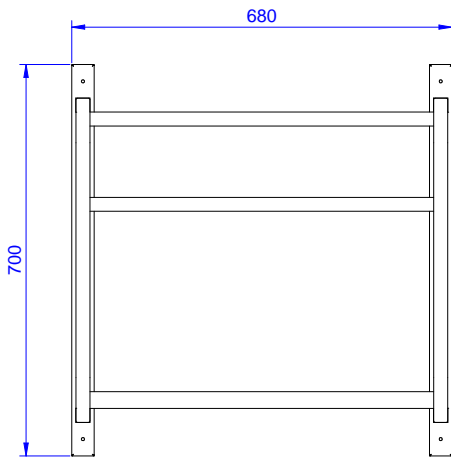

**Construction**

- Capacity: from 1 to 4 baskets (based on model).
- Square section frame 25x25 mm.
- 304 AISI stainless steel construction throughout.

**Sustainability**

- Fitted with bottom tray and drain hole.

864357 (DWWS1)

Wall mounted shelf for 1 basket 680mm

**Short Form Specification**

**Item No.** \_\_\_\_\_

Constructed in 304 AISI stainless steel. Square 25x25mm tubular frame. Fitted with bottom tray and drain hole. Designed for baskets 500x500mm.

**APPROVAL:** \_\_\_\_\_

Front

Side

Top

**Key Information:**

External dimensions, Width:	
864357 (DWWS1)	680 mm
External dimensions, Depth:	500 mm
External dimensions, Height:	700 mm
Net weight:	8 kg