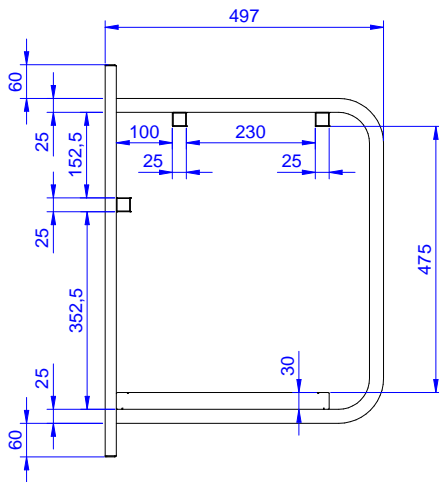

**Construction**

- Capacity: from 1 to 4 baskets (based on model).
- Square section frame 25x25 mm.
- 304 AISI stainless steel construction throughout.

**Sustainability**

- Fitted with bottom tray and drain hole.

864357 (DWWS1)

Wall mounted shelf for 1 basket 680mm

**Short Form Specification**

**Item No.** \_\_\_\_\_

Constructed in 304 AISI stainless steel. Square 25x25mm tubular frame. Fitted with bottom tray and drain hole. Designed for baskets 500x500mm.

**APPROVAL:** \_\_\_\_\_

Front

Side

Top

**Key Information:**

External dimensions, Width:	
864357 (DWWS1)	680 mm
External dimensions, Depth:	500 mm
External dimensions, Height:	700 mm
Net weight:	8 kg