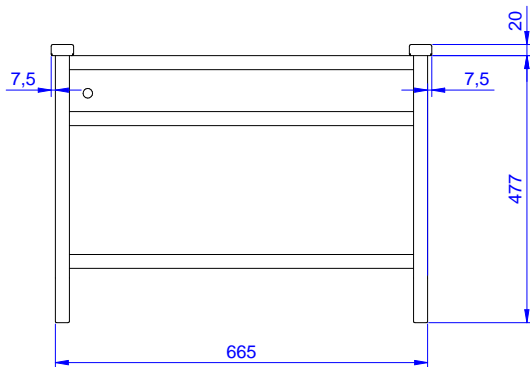

**Construction**

- Capacity: from 1 to 4 baskets (based on model).
- Square section frame 25x25 mm.
- 304 AISI stainless steel construction throughout.

**Sustainability**

- Fitted with bottom tray and drain hole.

864357 (DWWS1)

Wall mounted shelf for 1 basket 680mm

**Short Form Specification**

**Item No.** \_\_\_\_\_

Constructed in 304 AISI stainless steel. Square 25x25mm tubular frame. Fitted with bottom tray and drain hole. Designed for baskets 500x500mm.

**APPROVAL:** \_\_\_\_\_

Front

Side

Top

**Key Information:**

External dimensions, Width:	
864357 (DWWS1)	680 mm
External dimensions, Depth:	500 mm
External dimensions, Height:	700 mm
Net weight:	8 kg